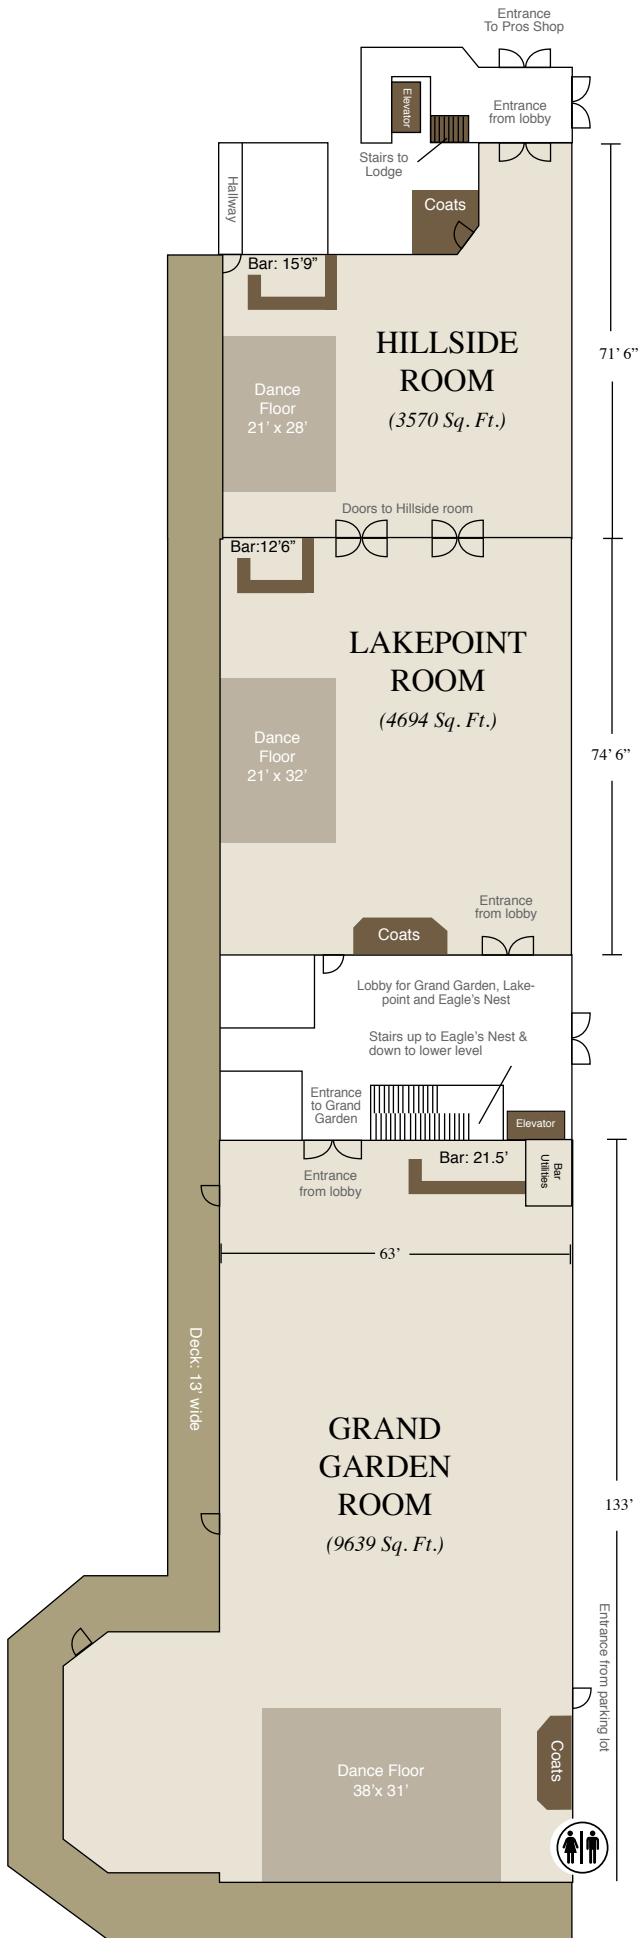

**EAGLE
EYE**
GOLF CLUB

Handicap Accessible
Parking for 570 vehicles
Contact Carla Adams at
517-641-4570 x6