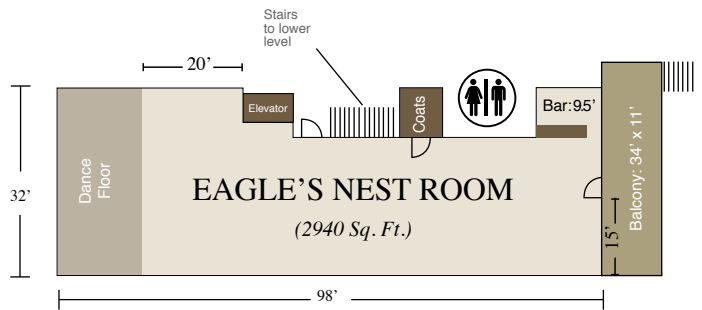

**EAGLE
EYE**
GOLF CLUB

Handicap Accessible
Parking for 570 vehicles
Contact Carla Adams at
517-641-4570 x6