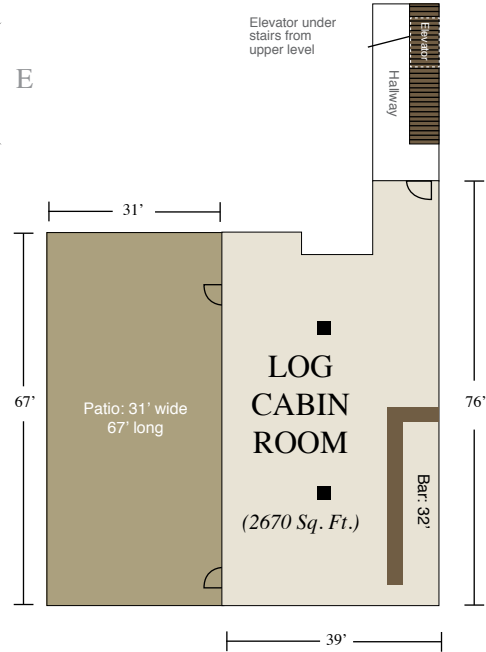

**EAGLE
EYE**
GOLF CLUB

Handicap Accessible
Parking for 570 vehicles
Contact Carla Adams at
517-641-4570 x6